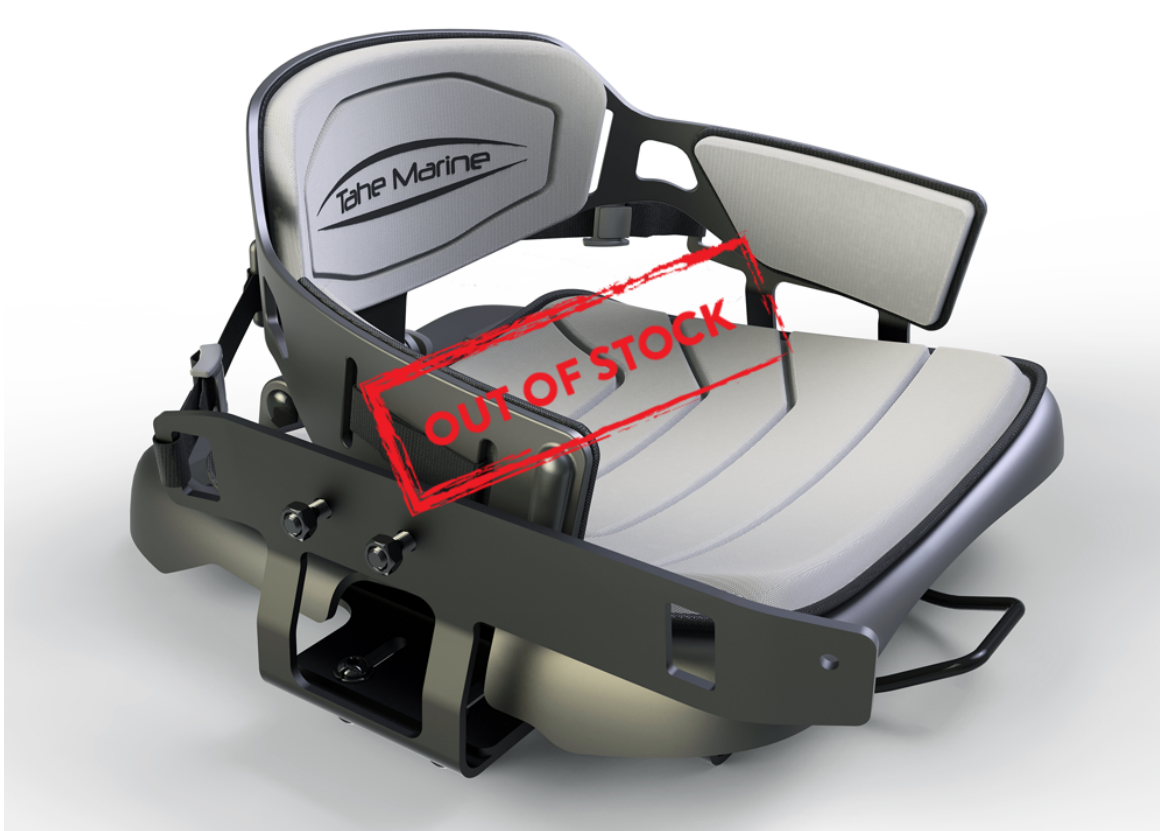

TAHE MARINE LUXURY SEAT

ABOUT LUXURY SEAT

The innovation in kayak seats is finally here. We present you the new most comfortable and adjustable Tahe Marine Luxury seat that is every paddlers dream!

Tahe Marine Luxury seat has a light aluminum frame that fits perfectly and firmly in the kayak. The seat can be adjusted forward and backwards with the handle under the seat - working similar to the car seat. Ratchets in close reach on the sides will allow you a quick adjustment of the backrest.

Luxury seat has the most comfortable padding on the sides, as backrest & seat cushion, the comfortable padding base is made from foam that does not absorb water, keeping you nice and dry!

FEATURES

Size	No
Rudder/SKEG	No
PCS	No