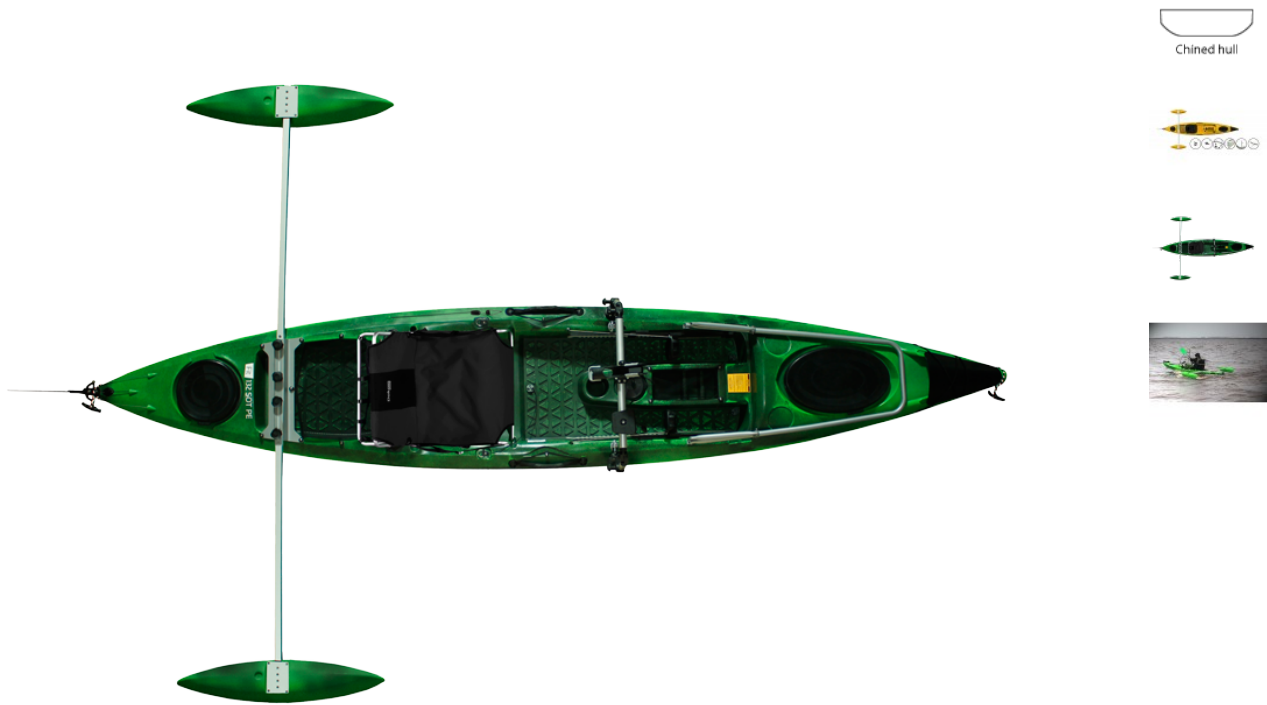

TAHE MARINE FIT 132 SOT PE DELUXE ANGLER

ABOUT FIT 132 SOT PE DELUXE ANGLER

Fit 132 SOT Deluxe Angler kayak allows users to stand safely and comfortably while fishing. It is equipped with all necessary features and extras for anglers.

Fit 132 SOT PE Deluxe Angler comes with:

- Deluxe seat
- Paddle holder, cup holder
- Rudder & adjustable foot control
- 1 front & 1 rear hatch, Mini-Box
- 1 rear & 1 front storage area with netting
- Stand up bar (5)
- Anchor 5kg and 20m anchor rope (4)
- Two rod holders behind seat
- Mounting site for echo-sounder or other equipment (2)
- 2 pontoons and brackets for mounting (6)

- 610 × 120 mm grid board (3) with adjustable rod holder

FEATURES

Material	PE
PCS	No
Length	403 cm (13'2")
Width	73 cm (28½")
volume	No
Capacity Approx	150 kg (330 lbs)
Cockpit	N/A
Weight PE	28-30 kg (62-66 lbs)
Storage: Front	oval hatch 44x26 cm (17"x10¼")
Storage: Rear	round hatch 24 cm (10")
Storage: Mini-box	10 cm (4")
Rudder/SKEG	No
Purpose	fishing
Pontoons	95x20 cm (37½"x20¾")