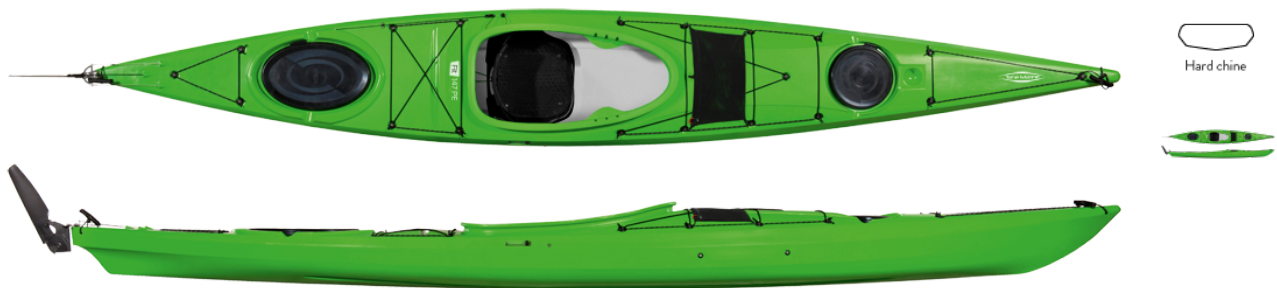

# TAHE MARINE FIT 147 PE

## ABOUT FIT 147 PE

---

**Fit 147 PE is a touring kayak with superb maneuverability, good tracking and affordable price.**

The kayak has hard chine hull that provides greater initial stability and fair amount of speed. Fit 147 PE has a roomier cockpit that makes it easier to get inside the boat and gives you more comfortable fit. Two storage compartments can hold your gear for any paddling day trip.

This kayak is made of triple layer high-density polyethylene.

Storage: Front	round hatch 24 cm (10")
Storage: Rear	oval hatch 44x26 cm (17"x10¼")
Rudder/SKEG	No
Purpose	recreational
Sprayskirt size	XL: 94 X 54.5 CM (37" X 21½")