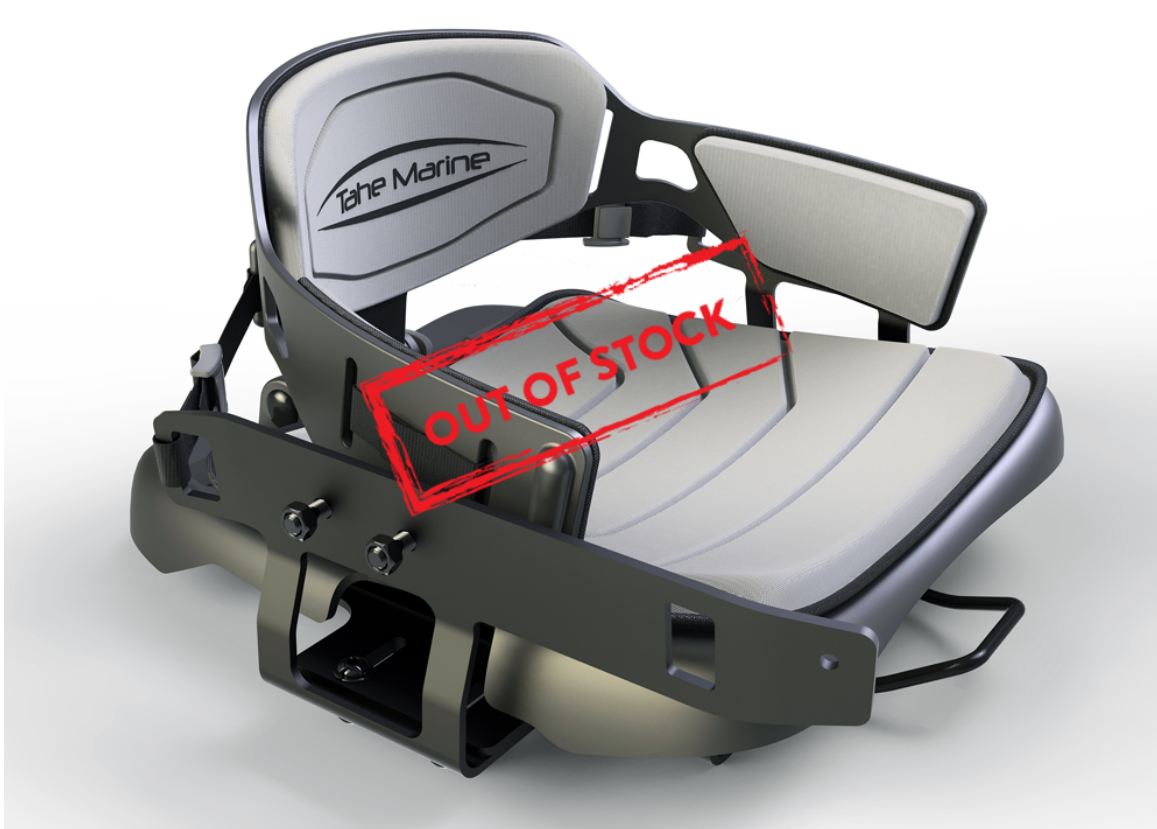

TAHE MARINE LUXURY SEAT

ABOUT LUXURY SEAT

The innovation in kayak seats is finally here. We present you the new most comfortable and adjustable Tahe Marine Luxury seat that is every paddlers dream!

Tahe Marine Luxury seat has a light aluminum frame that fits perfectly and firmly in the kayak. The seat can be adjusted forward and backwards with the handle under the seat - working similar to the car seat. Ratchets in close reach on the sides will allow you a quick adjustment of the backrest.

Luxury seat has the most comfortable padding on the sides, as backrest & seat cushion, the comfortable padding base is made from foam that does not absorb water, keeping you nice and dry!

FEATURES

Size	No
Rudder/SKEG	No
PCS	No