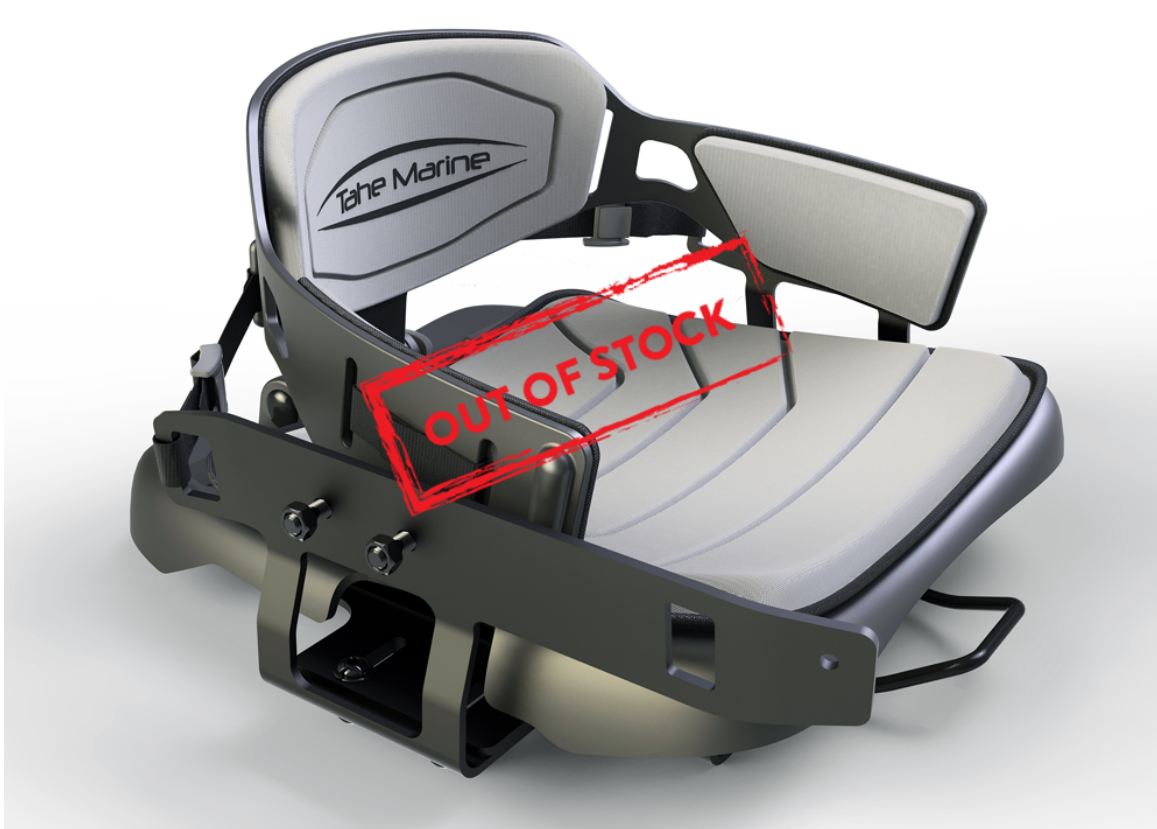

# TAHE MARINE LUXURY SEAT

## ABOUT LUXURY SEAT

---

**The innovation in kayak seats is finally here. We present you the new most comfortable and adjustable Tahe Marine Luxury seat that is every paddlers dream!**

Tahe Marine Luxury seat has a light aluminum frame that fits perfectly and firmly in the kayak. The seat can be adjusted forward and backwards with the handle under the seat - working similar to the car seat. Ratchets in close reach on the sides will allow you a quick adjustment of the backrest.

Luxury seat has the most comfortable padding on the sides, as backrest & seat cushion, the comfortable padding base is made from foam that does not absorb water, keeping you nice and dry!