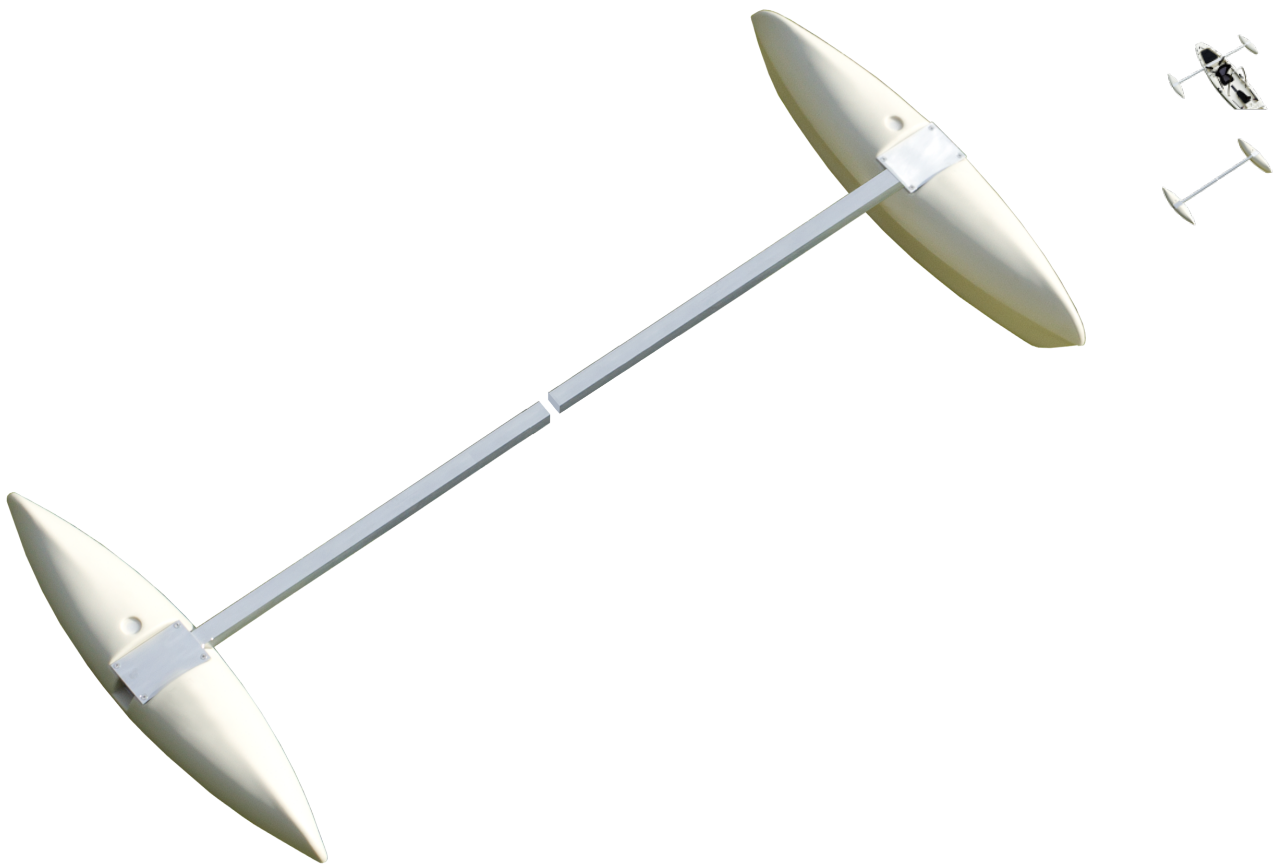

PONTOONS

ABOUT PONTOONS

These pontoons provide you with the stability needed for fishing.

1 set consists of 2 pontoons

COLORS:

FEATURES

| | |
|-------------|----|
| Size | No |
| Rudder/SKEG | No |
| PCS | No |