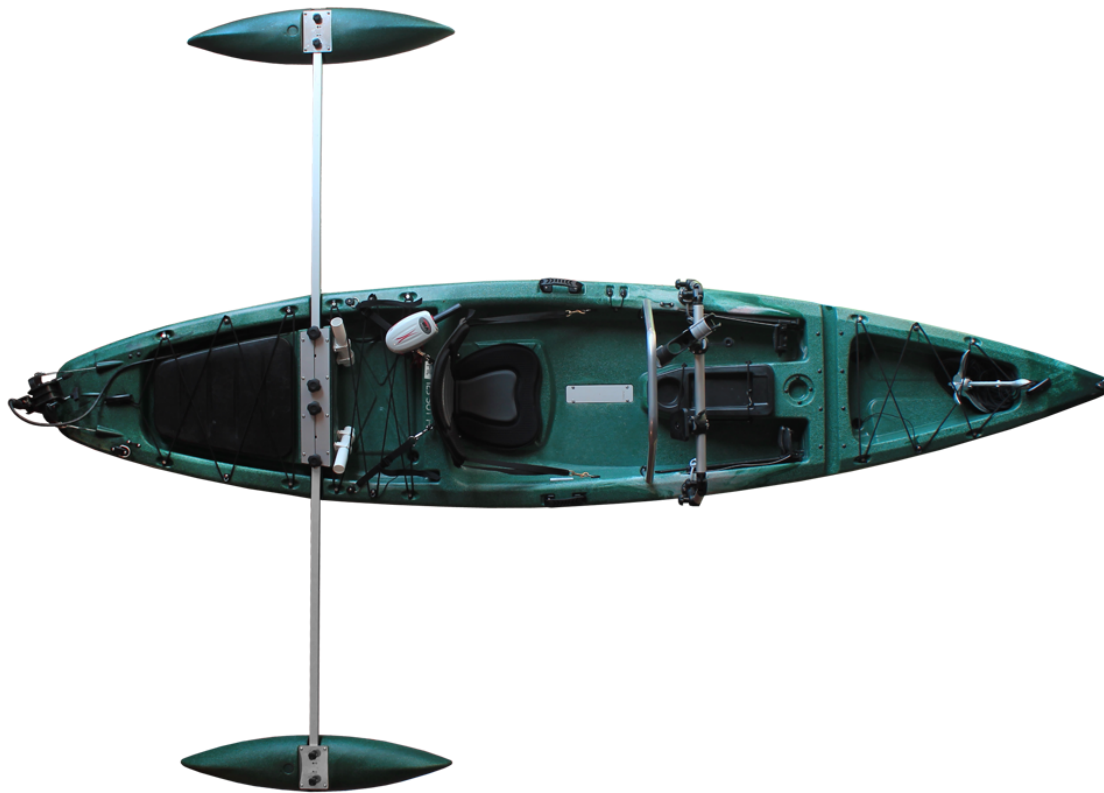

TAHE MARINE FIT 123 ANGLER / MOTOR

ABOUT FIT 123 ANGLER / MOTOR

Fit 123 is available in three versions: Fit 123 Angler, Fit 123 Motor and Fit 123 Sail.

Fit 123 Angler is fully equipped with the best fishing features and extras for serious anglers. It is very stable and has lots of storage space for your equipment and catch.

Fit 123 Motor has all the same features as Fit 123 Angler with one big difference - It has an engine that adds extra power to your fishing trips and gives you the ability to move around fast.

Fit 123 Angler and Motor comes with:

- Comfort seat
- Paddle holder, cup holder
- Rudder & adjustable foot control
- 1 rear hatch & 1 front hatch

- 1 rear & 1 front storage area with rubber bands for securing luggage
- Stand up bar
- Anchor 5kg and anchor rope 20m
- Two rod holders behind seat
- Mounting site for echo-sounder or other equipment
- 2 pontoons and brackets for mounting
- 610 × 120 mm grid board with adjustable rod holder
- Motor 18LBS 12V (available for Fit 123 Motor, does not include the battery)

FEATURES

Material	PE
PCS	No
Length	375 cm (12'3")
Width	80 cm (31½")
volume	No
Capacity Approx	200 kg (441 lbs)
Cockpit	N/A
Weight PE	Angler: 45-47 kg (100-104 lbs); Motor: 59-61 (130-135 lbs)
Rudder/SKEG	No
Purpose	fishing
Pontoons	95x20 cm (37½"x20¾")