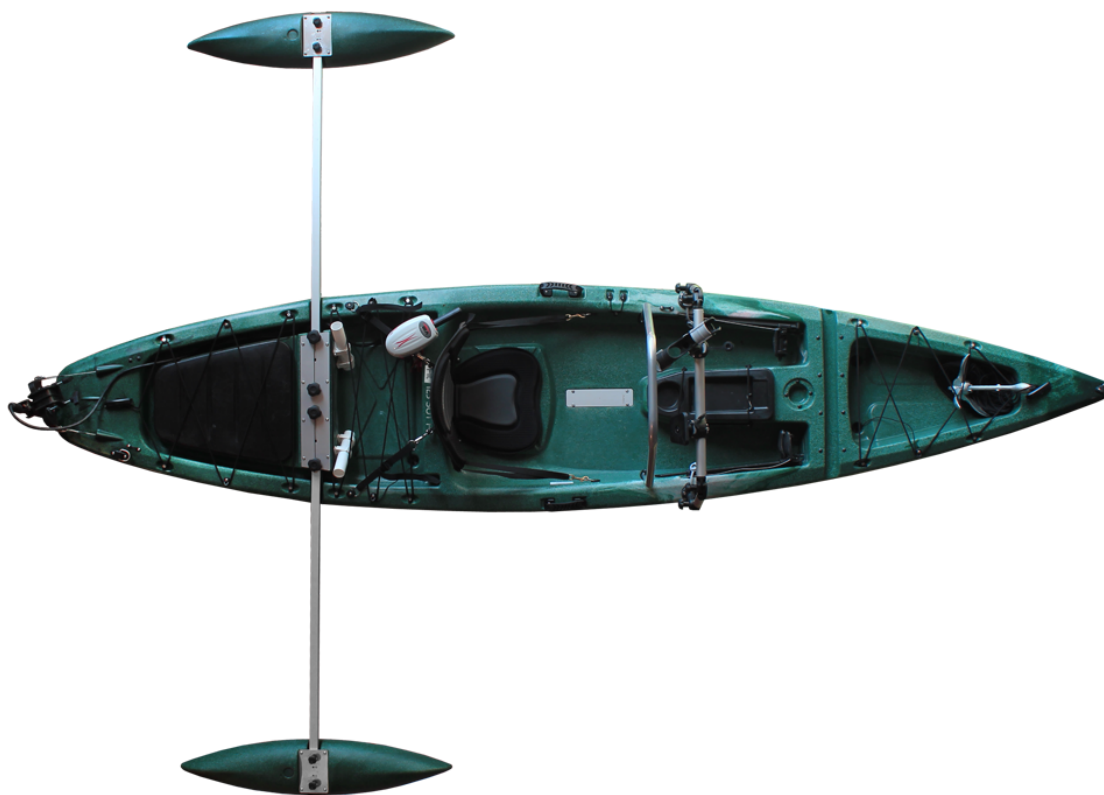

# TAHE MARINE FIT 123 ANGLER / MOTOR

## ABOUT FIT 123 ANGLER / MOTOR

---

*Fit 123 is a new kayak model in Tahe Marine range that is available in three versions: Fit 123 Angler, Fit 123 Motor and Fit 123 Sail.*

**Fit 123 Angler** is fully equipped with the best fishing features and extras for serious anglers. It is very stable and has lots of storage space for your equipment and catch.

### **Fit 123 Angler and Motor comes with:**

- Comfort seat
- Paddle holder, cup holder

- Rudder & adjustable foot control
- 1 rear hatch & 1 front hatch
- 1 rear & 1 front storage area with rubber bands for securing luggage
- Stand up bar
- Anchor 5kg and anchor rope 20m
- Two rod holders behind seat
- Mounting site for echo-sounder or other equipment
- 2 pontoons and brackets for mounting
- 610 x 120 mm grid board with adjustable rod holder
- Motor 18LBS 12V (available for Fit 123 Motor, does not include the battery)

## FEATURES

---

Material	PE
PCS	No
Length	375 cm (12'3")
Width	80 cm (31½")
volume	No
Capacity Approx	200 kg (441 lbs)
Cockpit	N/A
Weight PE	Angler: 45-47 kg (100-104 lbs); Motor: 59-61 (130-135 lbs)
Rudder/SKEG	No
Purpose	fishing
Pontoons	95x20 cm (37½"x20¾")