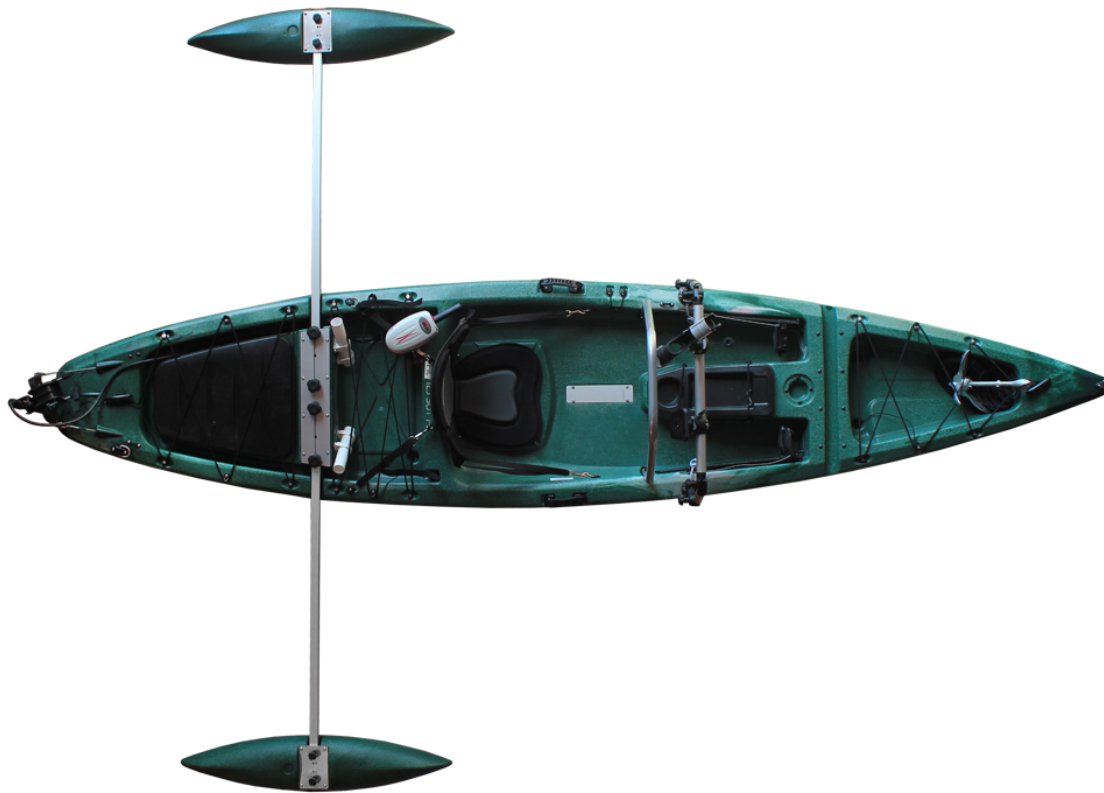

# TAHE MARINE FIT 123 ANGLER / MOTOR

## ABOUT FIT 123 ANGLER / MOTOR

---

Fit 123 is available in three versions: Fit 123 Angler, Fit 123 Motor and Fit 123 Sail.

**Fit 123 Angler** is fully equipped with the best fishing features and extras for serious anglers. It is very stable and has lots of storage space for your equipment and catch.

- Comfort seat
- Paddle holder, cup holder
- Rudder & adjustable foot control
- 1 rear hatch & 1 front hatch

- 1 rear & 1 front storage area with rubber bands for securing luggage
- Stand up bar
- Anchor 5kg and anchor rope 20m
- Two rod holders behind seat
- Mounting site for echo-sounder or other equipment
- 2 pontoons and brackets for mounting
- 610 × 120 mm grid board with adjustable rod holder
- Motor 18LBS 12V (available for Fit 123 Motor, does not include the battery)

## FEATURES

---

Material	PE
PCS	No
Length	375 cm (12'3")
Width	80 cm (31½")
volume	No
Capacity Approx	200 kg (441 lbs)
Cockpit	N/A
Weight PE	Angler: 45-47 kg (100-104 lbs); Motor: 59-61 (130-135 lbs)
Rudder/SKEG	No
Purpose	fishing
Pontoons	95x20 cm (37½"x20¾")