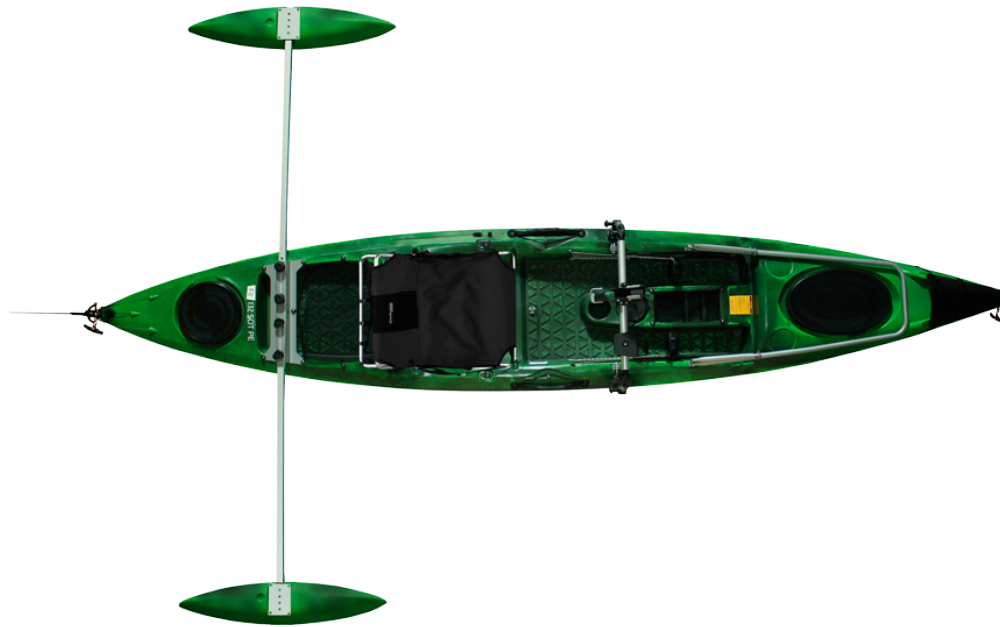

TAHE MARINE FIT 132 SOT PE DELUXE ANGLER

ABOUT FIT 132 SOT PE DELUXE ANGLER

Fit 132 SOT Deluxe Angler kayak allows users to stand safely and comfortably while fishing. It is equipped with all necessary features and extras for anglers.

Fit 132 SOT PE Deluxe Angler comes with:

- Deluxe seat
- Paddle holder, cup holder
- Rudder & adjustable foot control
- 1 front & 1 rear hatch, Mini-Box
- 1 rear & 1 front storage area with netting
- Stand up bar (5)
- Anchor 5kg and 20m anchor rope (4)
- Two rod holders behind seat
- Mounting site for echo-sounder or other equipment (2)
- 2 pontoons and brackets for mounting (6)

- 610 × 120 mm grid board (3) with adjustable rod holder

FEATURES

Material	PE
PCS	No
Length	403 cm (13'2")
Width	73 cm (28½")
volume	No
Capacity Approx	150 kg (330 lbs)
Cockpit	N/A
Weight PE	28-30 kg (62-66 lbs)
Storage: Front	oval hatch 44x26 cm (17"x10¼")
Storage: Rear	round hatch 24 cm (10")
Storage: Mini-box	10 cm (4")
Rudder/SKEG	No
Purpose	fishing
Pontoons	95x20 cm (37½"x20¾")