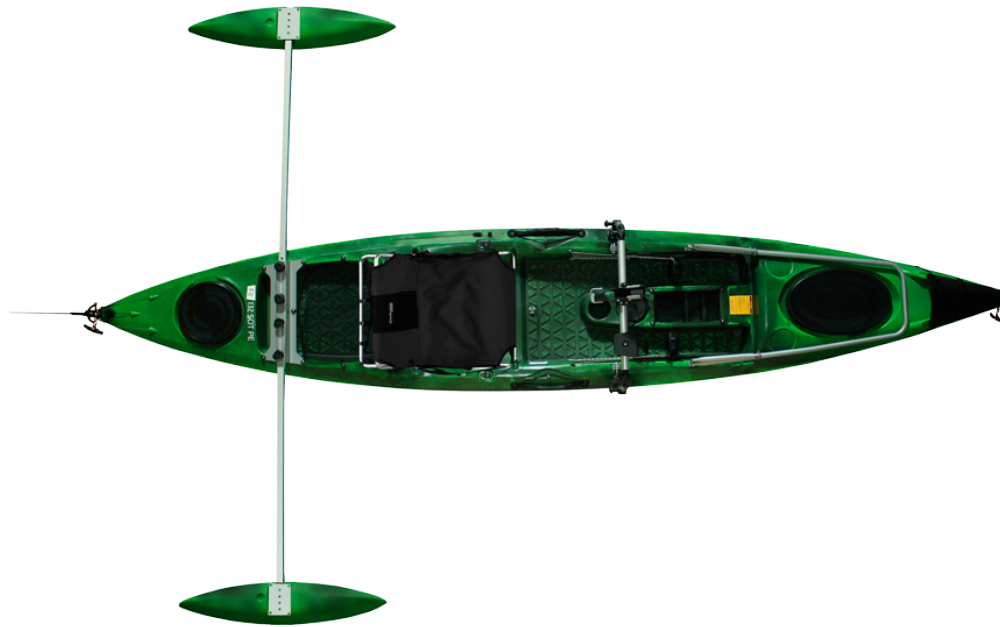

# TAHE MARINE FIT 132 SOT PE DELUXE ANGLER

## ABOUT FIT 132 SOT PE DELUXE ANGLER

---

Fit 132 SOT Deluxe Angler kayak allows users to stand safely and comfortably while fishing. It is equipped with all necessary features and extras for anglers.

### **Fit 132 SOT PE Deluxe Angler comes with:**

- Deluxe seat
- Paddle holder, cup holder
- Rudder & adjustable foot control
- 1 front & 1 rear hatch, Mini-Box
- 1 rear & 1 front storage area with netting
- Stand up bar (5)
- Anchor 5kg and 20m anchor rope (4)
- Two rod holders behind seat
- Mounting site for echo-sounder or other equipment (2)
- 2 pontoons and brackets for mounting (6)

- 610 × 120 mm grid board (3) with adjustable rod holder