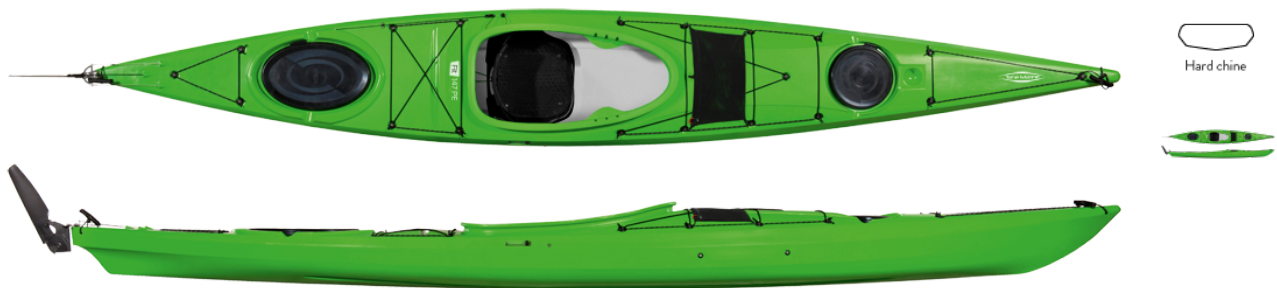

# TAHE MARINE FIT 147 PE

## ABOUT FIT 147 PE

---

**Fit 147 PE is a touring kayak with superb maneuverability, good tracking and affordable price.**

The kayak has hard chine hull that provides greater initial stability and fair amount of speed. Fit 147 PE has a roomier cockpit that makes it easier to get inside the boat and gives you more comfortable fit. Two storage compartments can hold your gear for any paddling day trip.

This kayak is made of triple layer high-density polyethylene.

Storage: Front	round hatch 24 cm (10")
Storage: Rear	oval hatch 44x26 cm (17"x10¼")
Rudder/SKEG	No
Purpose	recreational
Sprayskirt size	2XL: 101 x 54.5 cm (39¾" x 21½")